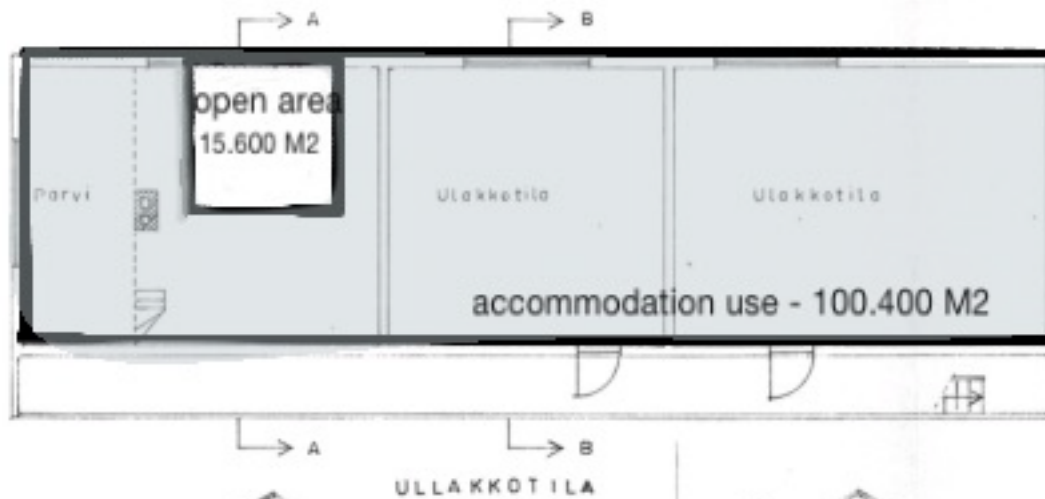

Asemapiirros 23.1.2024

1st floor total area - 116.000 M2
 total accommodation area 74.820 M2
 total own use - 41.180 M2

2nd floor total area - 116.000 M2
 total accommodation area 100.400 M2
 open area - 15.600 M2